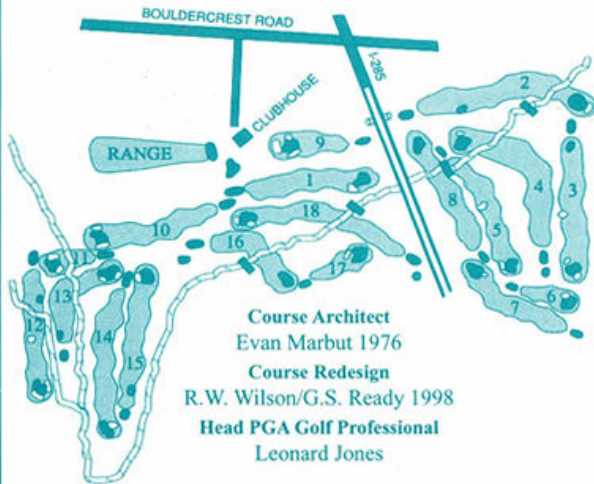

USGA Rules Govern Play
Local Rules/Etiquette

- Proper golf attire, non-metal spike facility
- All hazards are indicated by Red/Yellow stakes
- Property line fence or white stakes will define out of bounds
- Keep carts on path on par 3s and at tees and greens
- Please repair ball marks, divots, and rake bunkers
- Please maintain pace of play—PLAY READY GOLF!

Sugar Creek Golf & Tennis Center
2706 Bouldercrest Road
Atlanta, GA 30316
404-241-7671

Managed by SydMar Golf Management, Inc.

Hole - Rating/Slope	Blue - 69.8/124	White - 68.6/121	Gold - 66.2/114	Handicap	Par	Handicap	Red - 69.0/120
1	389	362	345	8	4	6	329
2	488	463	447	2	5	10	299
3	425	401	361	4	4	4	355
4	486	463	450	7	5	1	437
5	415	390	375	6	4	2	360
6	144	132	120	18	3	18	108
7	336	296	274	16	4	13	267
8	363	340	326	11	4	8	313
9	197	185	173	12	3	16	161
Out	3243	3032	2871		36		2629

Scorer _____
Attest _____ Date _____

Hole	Blue	White	Gold	Handicap	Par	Handicap	Red
10	384	359	344	10	4	9	329
11	165	150	135	15	3	12	120
12	417	389	287	1	4	11	274
13	410	387	335	5	4	5	326
14	386	374	362	9	4	3	350
15	324	313	239	14	4	15	234
16	341	318	273	13	4	14	266
17	164	154	144	17	3	17	134
18	484	468	413	3	5	7	395
In	3075	2912	2532		35		2428
Tot	6318	5944	5403				5057